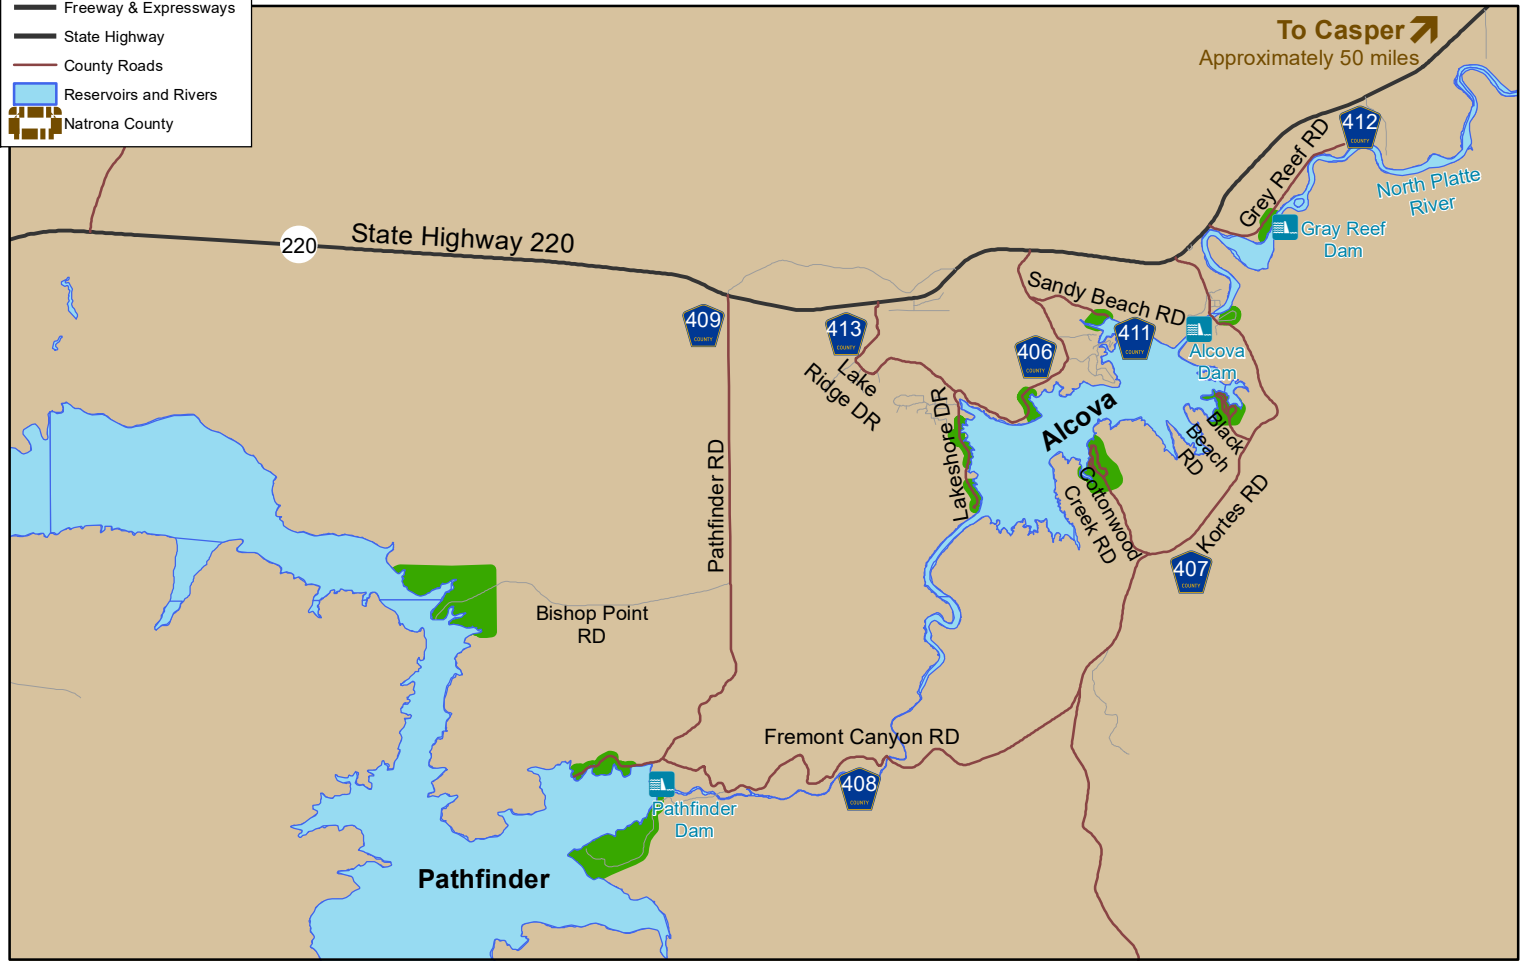

Directions from Casper, Wy To Alcova & Pathfinder Reservoirs

1. **Natrona County Parks**
2. Natrona County Parks
   - Interstate
   - Freeway & Expressways
   - State Highway
   - County Roads
   - Reservoirs and Rivers
   - Natrona County

For a more scenic drive,
use Kortes RD CR # 407
and Fremont Canyon RD CR # 408

Prepared by:
Natrona County GIS
May 3, 2021