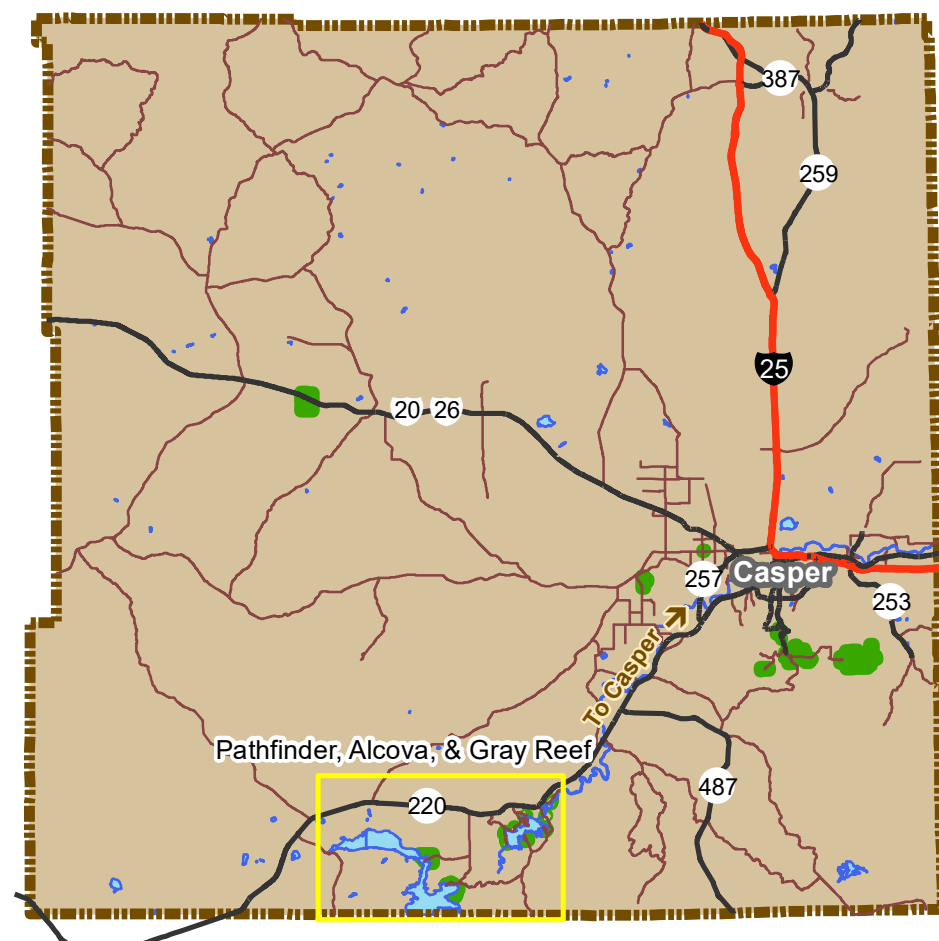

Directions from Casper, Wy To Alcova & Pathfinder Reservoirs

1. **Natrona County Parks**
2. Natrona County Parks
   - Interstate
   - Freeway & Expressways
   - State Highway
   - County Roads
   - Reservoirs and Rivers
   - Natrona County

For a more scenic drive,
use Kortes RD CR # 407
and Fremont Canyon RD CR # 408

Prepared by:
Natrona County GIS
May 3, 2021