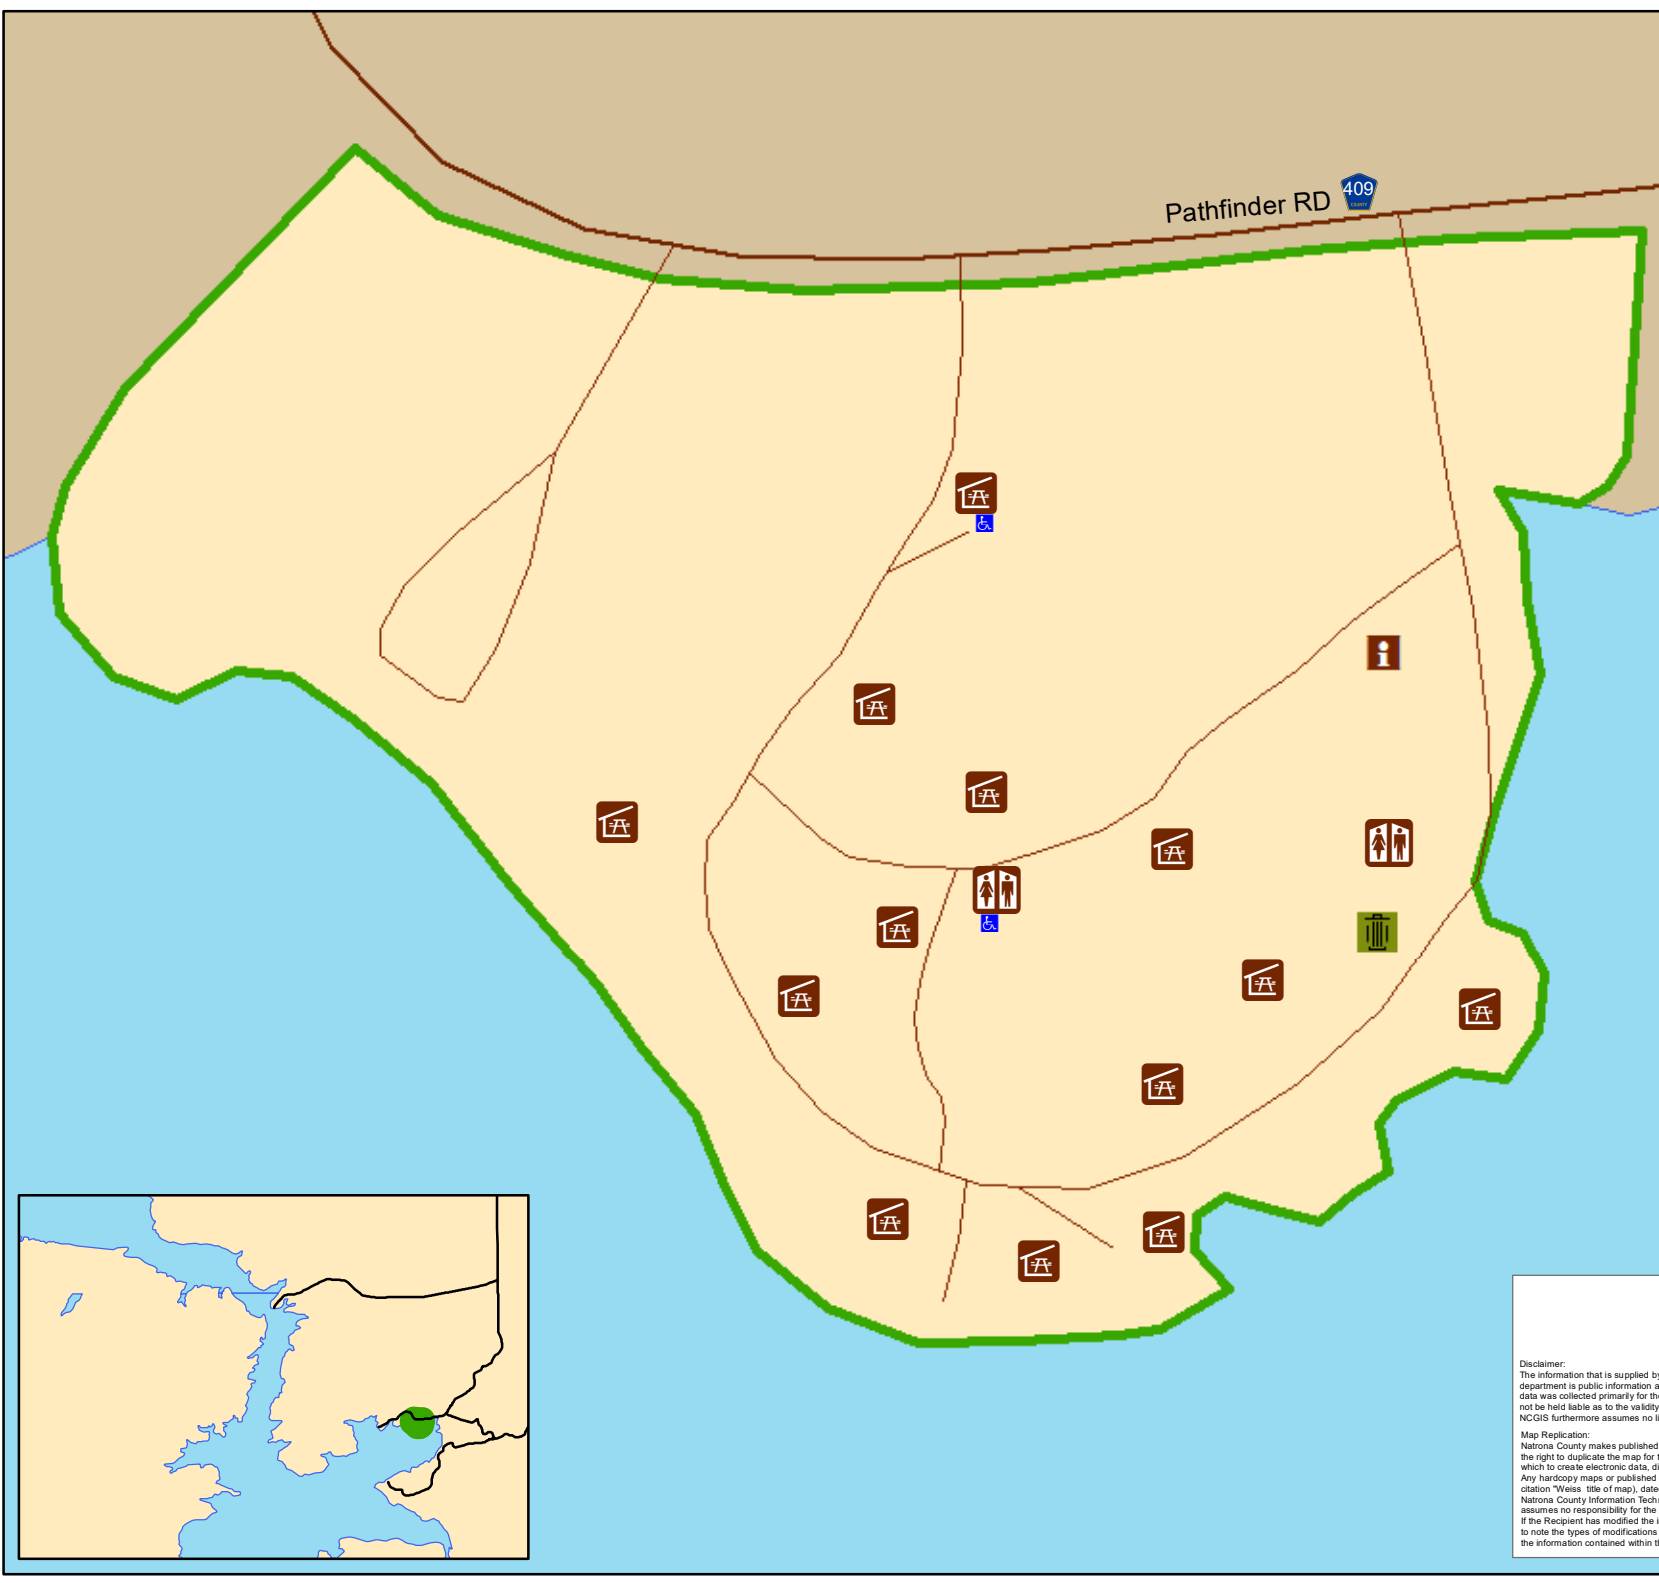

Weiss Campground

- Picnic Areas Available
- Picnic Shelter
- Restrooms
- RV Dump
- Kiosk
- Camping Sites Available
- Garbage
- County Roads
- Park Roads
- Natrona County Parks

Prepared by:
Natrona County GIS
May 3, 2021