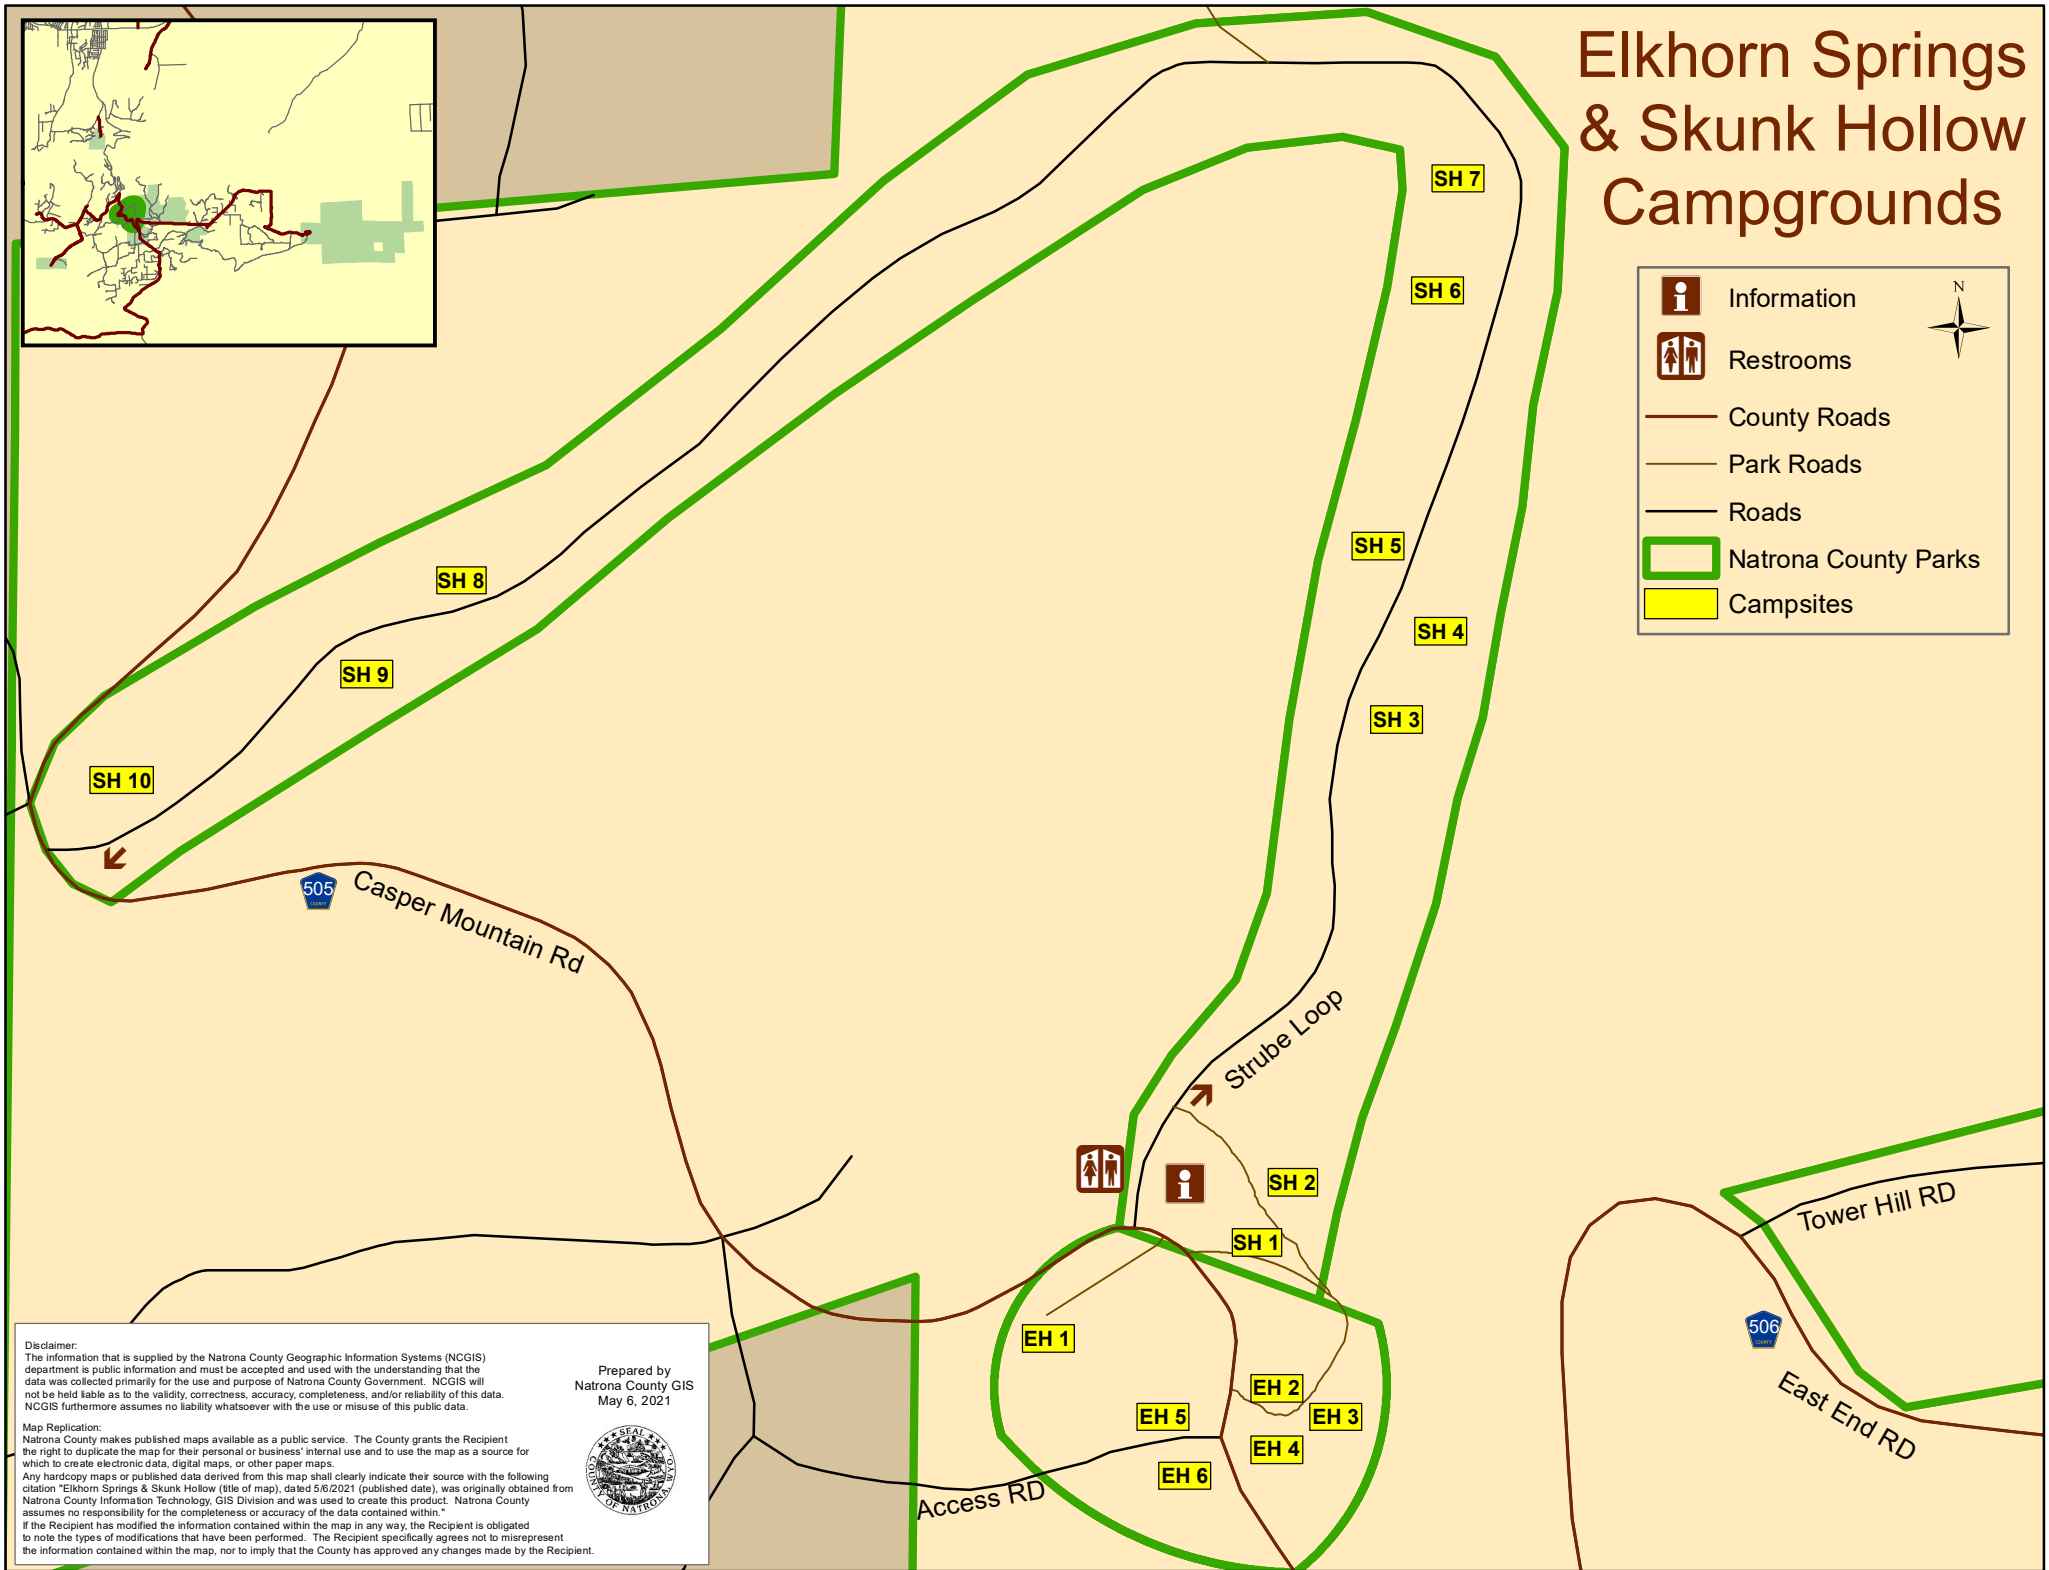

Information	
	Restrooms	
	County Roads	
	Park Roads	
	Roads	
	Natrona County Parks	
	Campsites