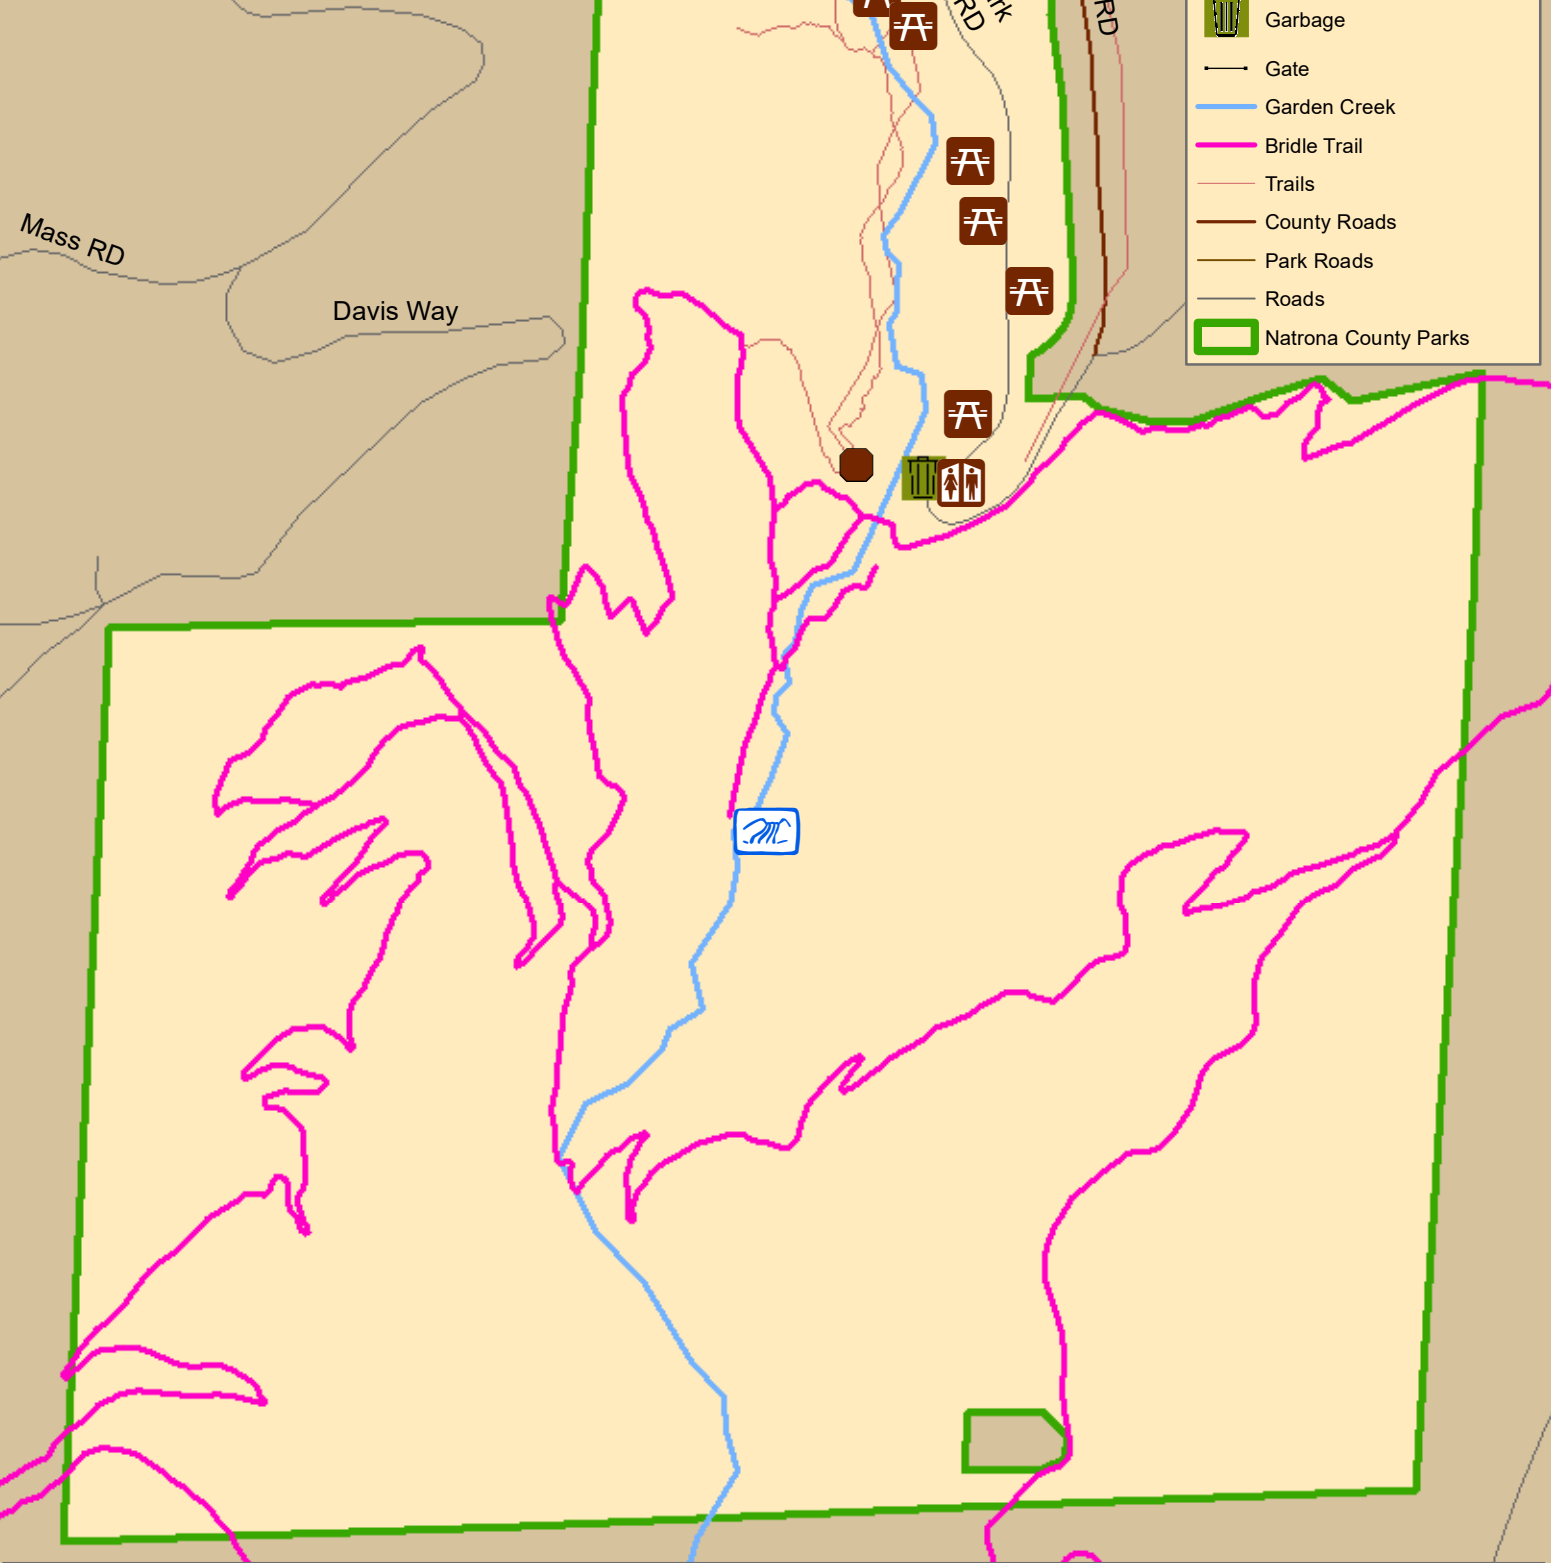

Rotary Park

- Restrooms
- Picnic Area
- Gazebo
- Garden Creek Falls
- Garbage
- Gate
- Garden Creek
- Bridle Trail
- Trails
- County Roads
- Park Roads
- Roads
- Natrona County Parks