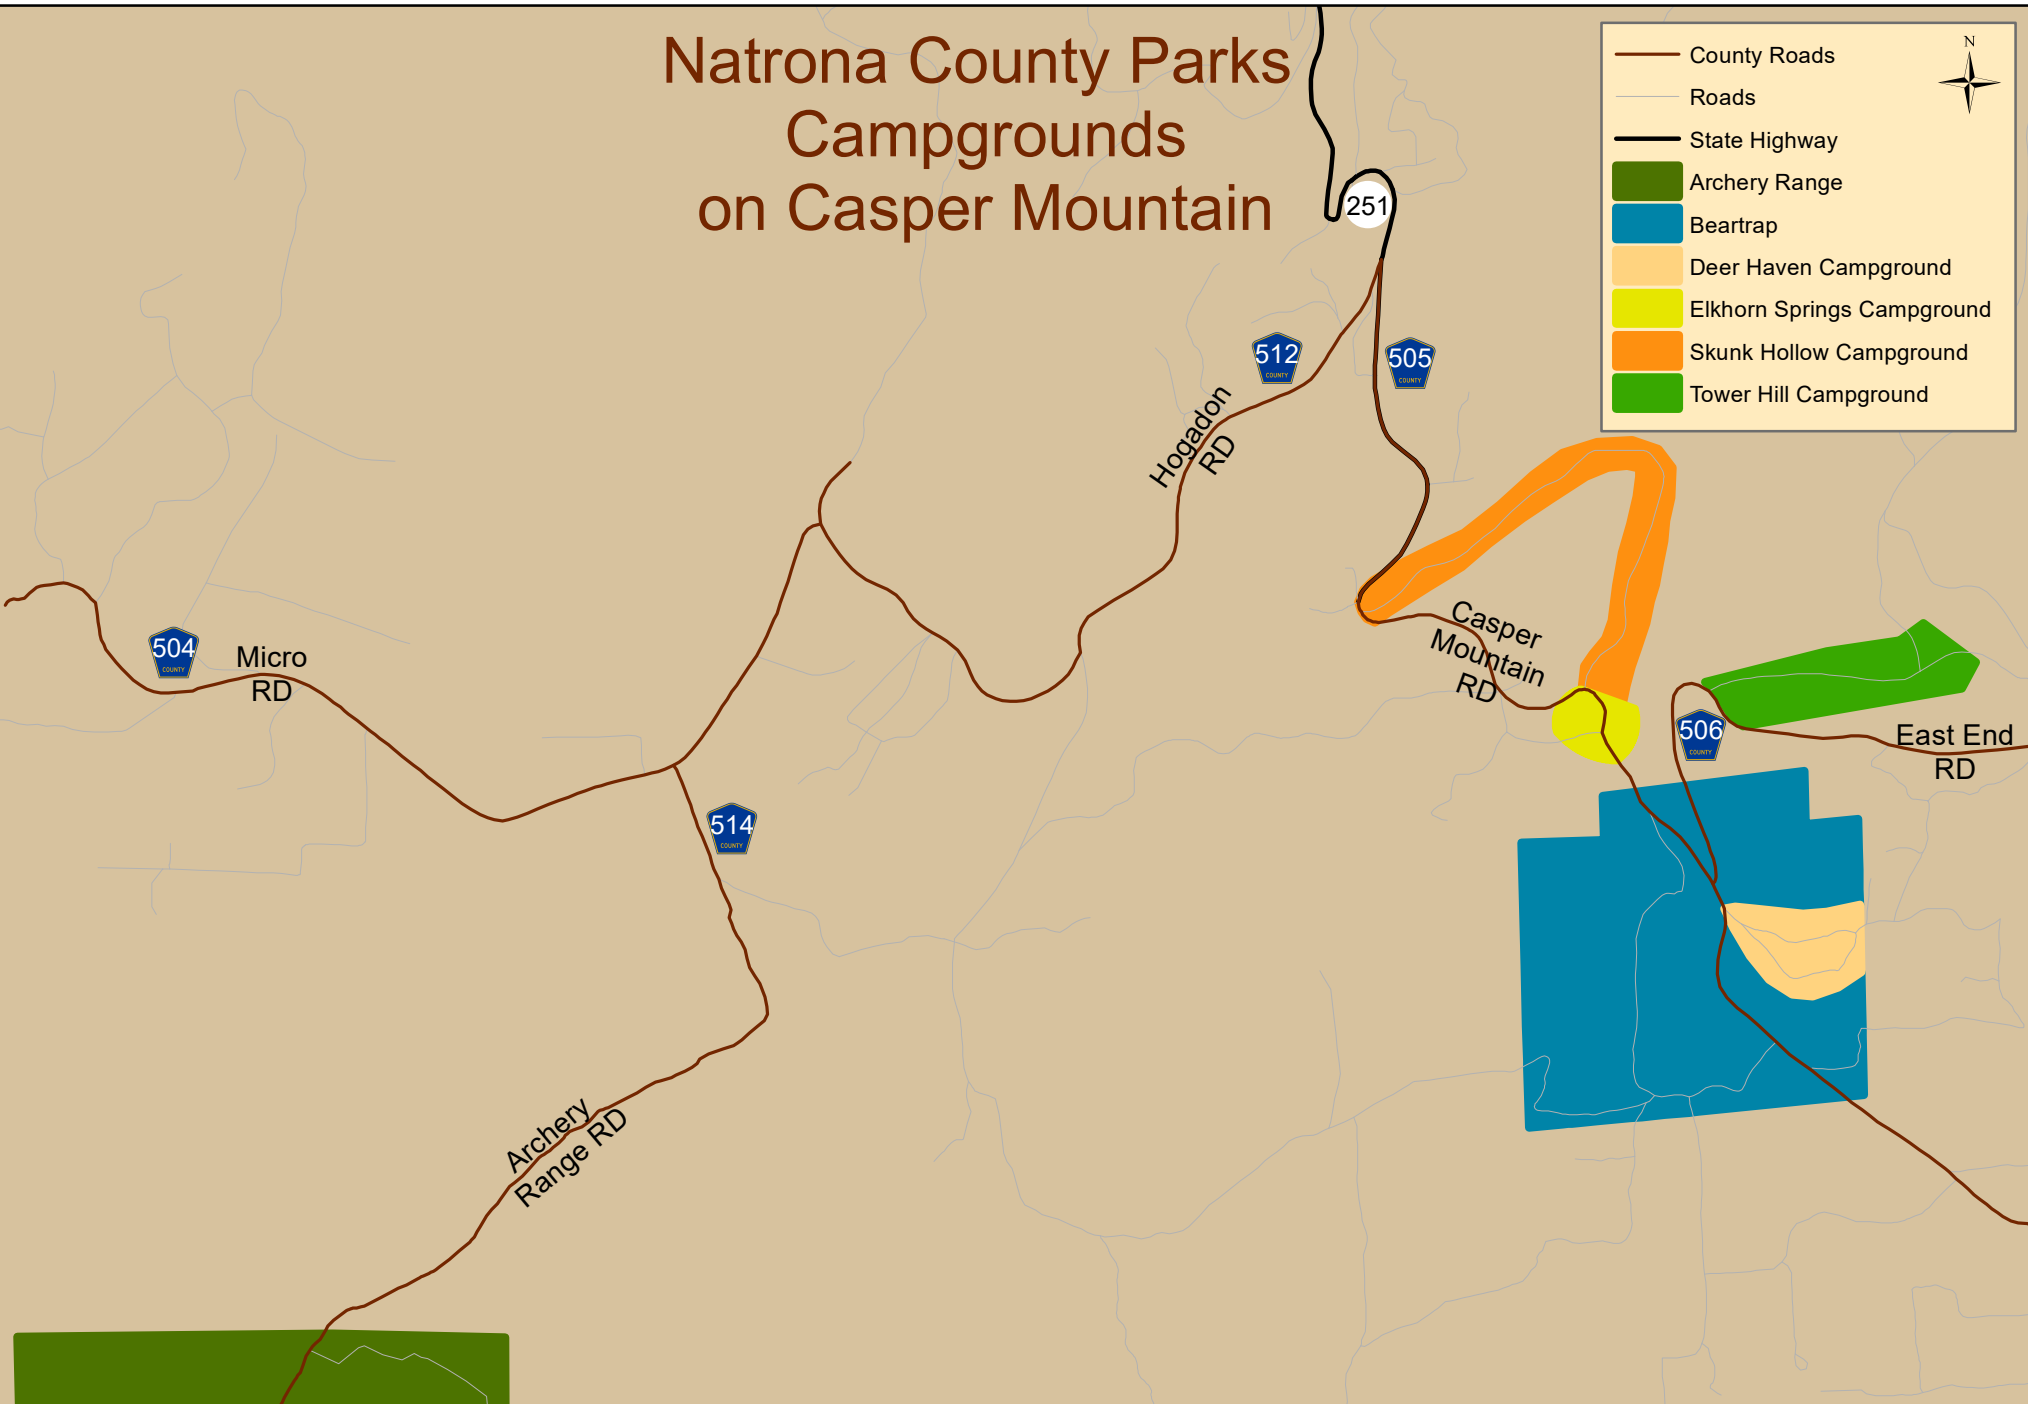

Natrona County Parks Campgrounds on Casper Mountain

- County Roads
- Roads
- State Highway
- Archery Range
- Beartrap
- Deer Haven Campground
- Elkhorn Springs Campground
- Skunk Hollow Campground
- Tower Hill Campground

Prepared by
Natrona County GIS
May 6, 2021